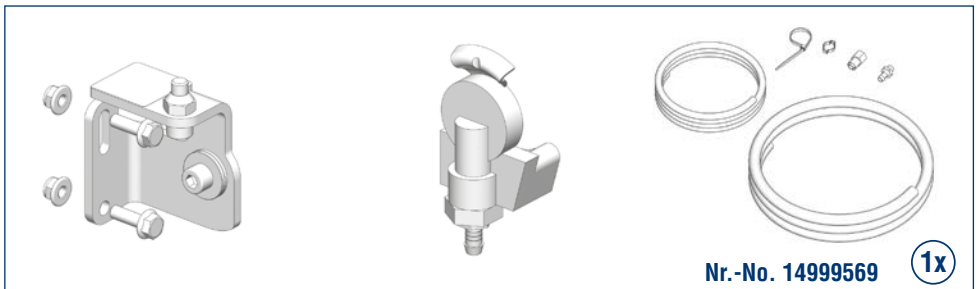

## AM/RL Steuerbausatz Palm · AM/RL operating kit Palm

## Montage | Assembly

1

(Palm-) Druckluftschlauchhalter montieren. | Assemble the (Palm-) compressed air hose holder.