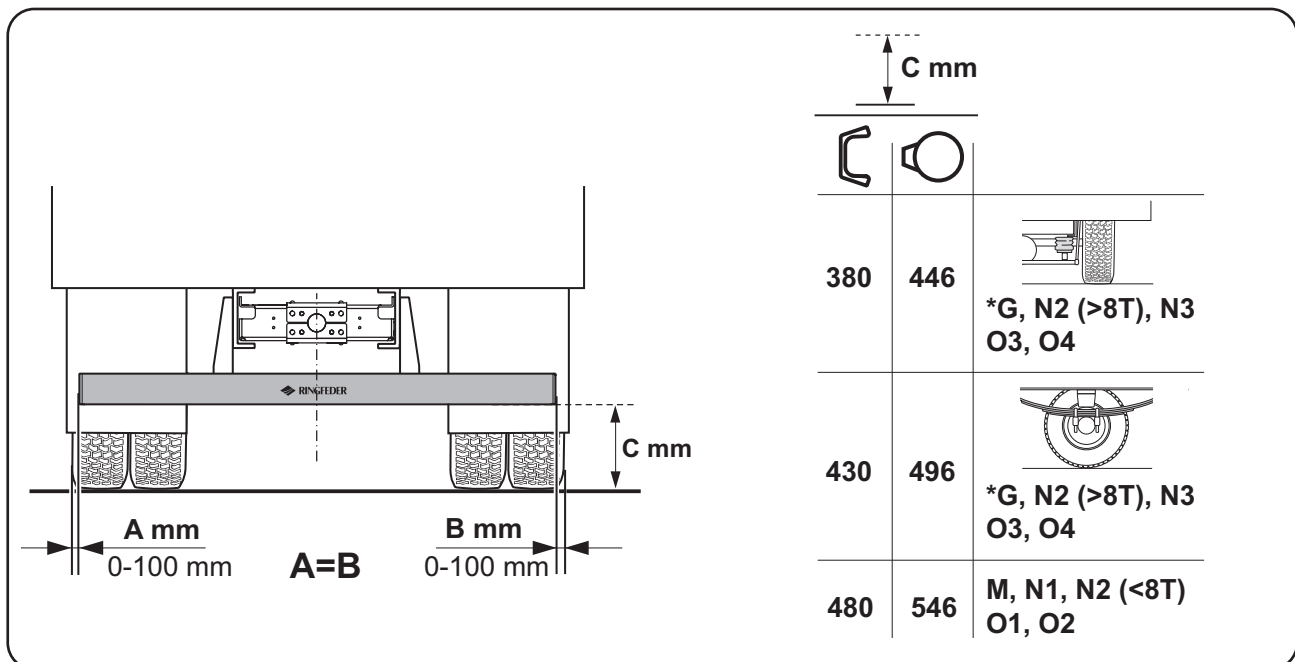

RINGFEDER INSTALLATION REPORT RUPD R58-03

2020-08-12
10090401b

*Category "G" has separate positioning rules.